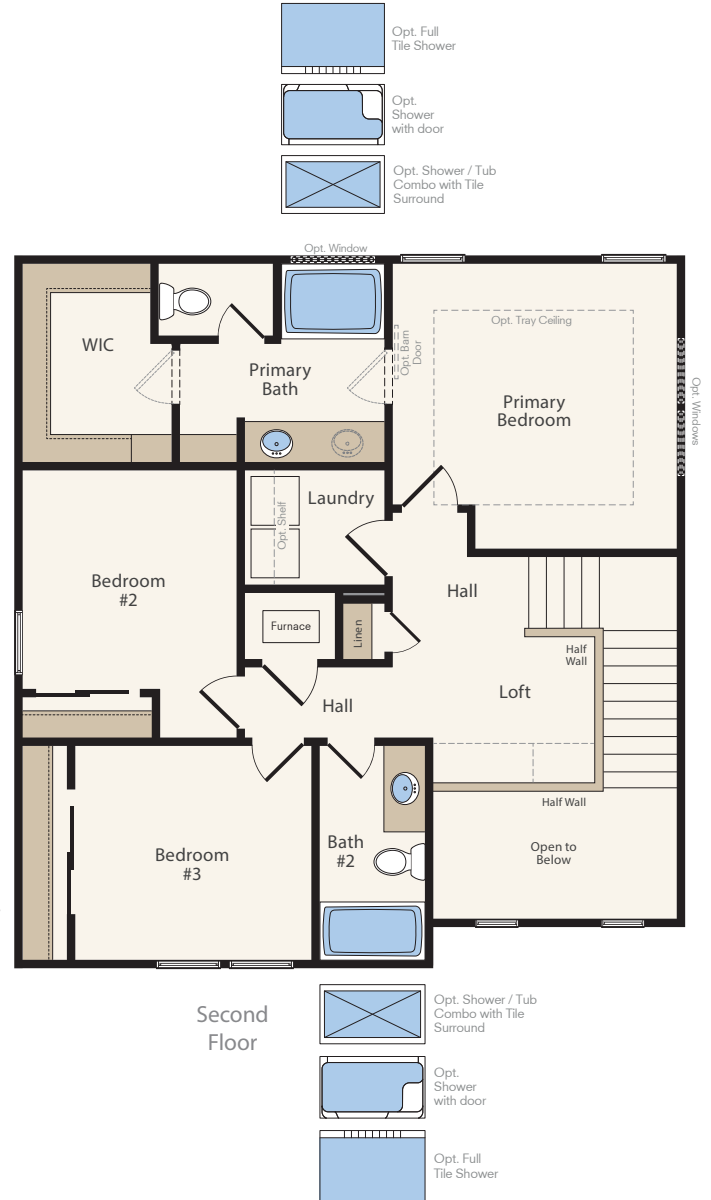

Signature SERIES THE ELKHORN

2-Story Home
3 Bedrooms, 2.5 Baths
Approx. 2,058 sq. ft. heated

Country

Traditional

Craftsman

In a continuous effort by Hubble Homes to improve the quality of your home, we reserve the right to change features, prices, plans and specifications without notice. Dimensions and square feet are approximations only. Renderings are for marketing purposes only. See your onsite sales associate for additional information. RCE-049. Revised 2026 04-22